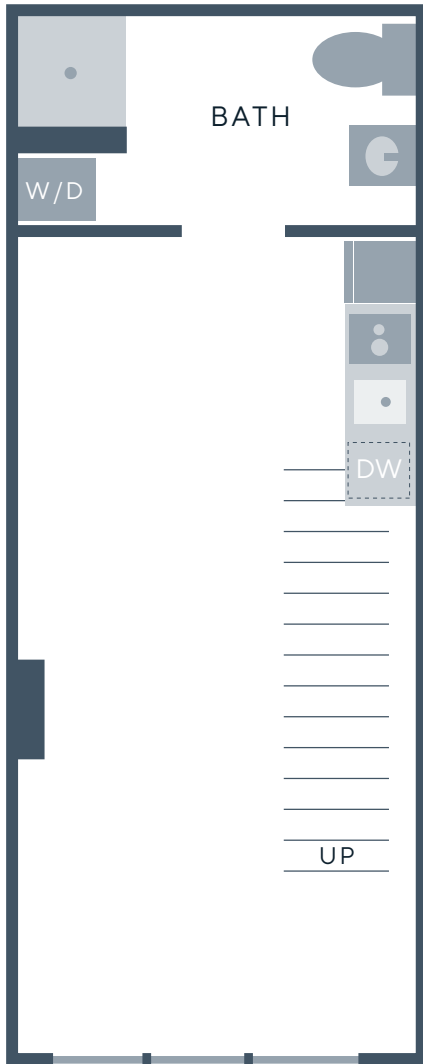

track 66
APARTMENTS

836
NE
66
TH

SEATTLE
WA 98115

LIVE/WORK
276 SF

TRACK66SEATTLE.COM

Floor plan measurements are approximate and are for illustrative purposes only. 